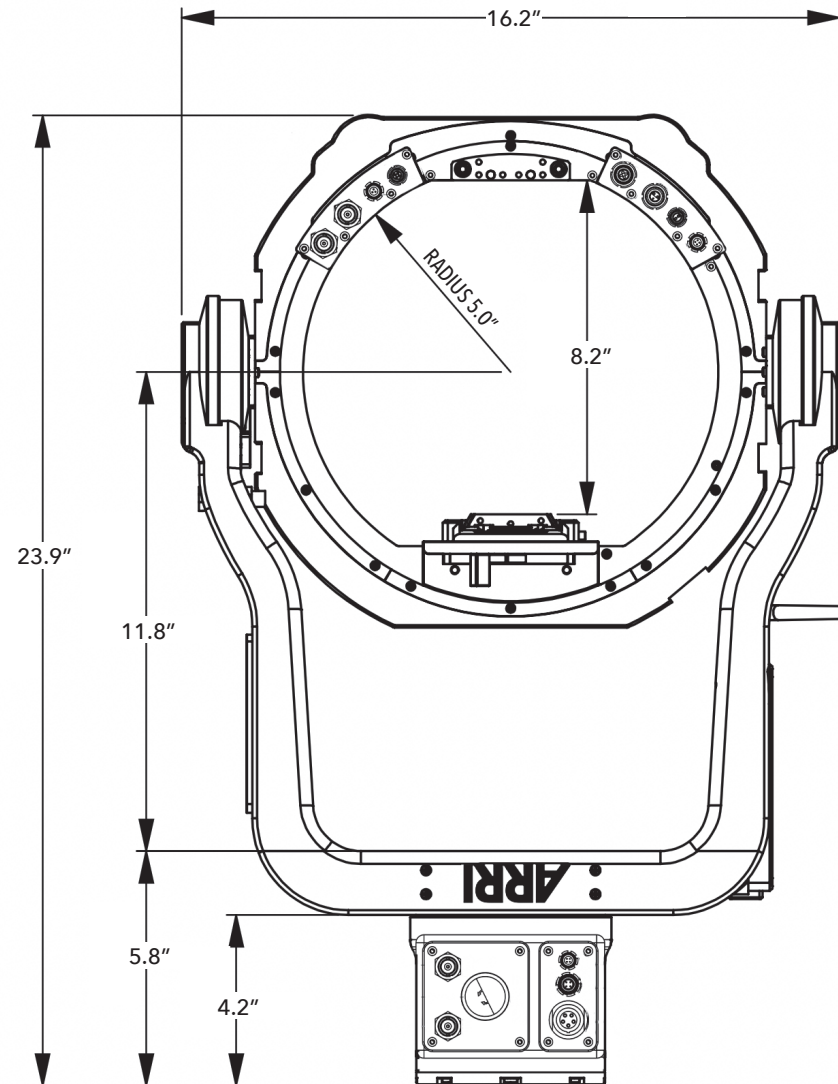

ARRI STABILIZED REMOTE HEAD SRH-3 SPECIFICATIONS

Please call for further assistance 800.310.4783

Stabilized Axis	3 (Pan, Tilt, Roll)
Max. Payload	up to 66 lbs. 30 Kg
Height	23.9"..... 60.8 cm
Width	16.2"..... 41.2 cm
Depth Head	5.8"..... 15.0 cm
Depth Base	6.5"..... 16.5 cm
Ring Diameter	10.2"..... 26.0 cm
Ring Height Center	8.2"..... 20.9 cm
Weight	20.7 lbs. 9.4 Kg
Max. Tilt Range	+ 60°/-110°
Max. Roll Range	+/- 90°
Max. Pan Range	540° +/-270°
Max. Pan Rate	240° / Sec.
Max. Tilt Rate	240° / Sec.